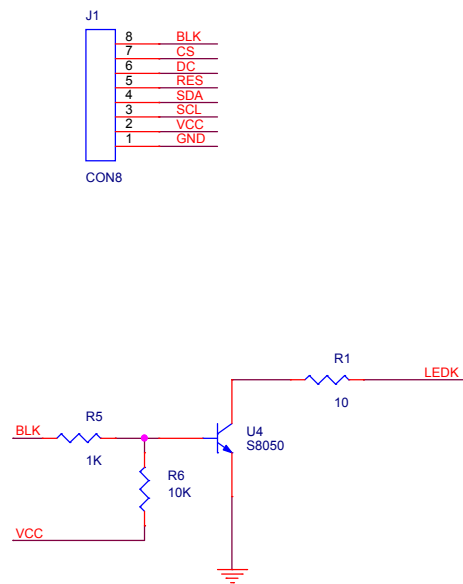

1.8寸OLED显示屏模块原理图

Title		
Size B	Document Number <Doc>	Rev V 1.0
Date: Monday, December 14, 2015	Sheet 1 of 1	